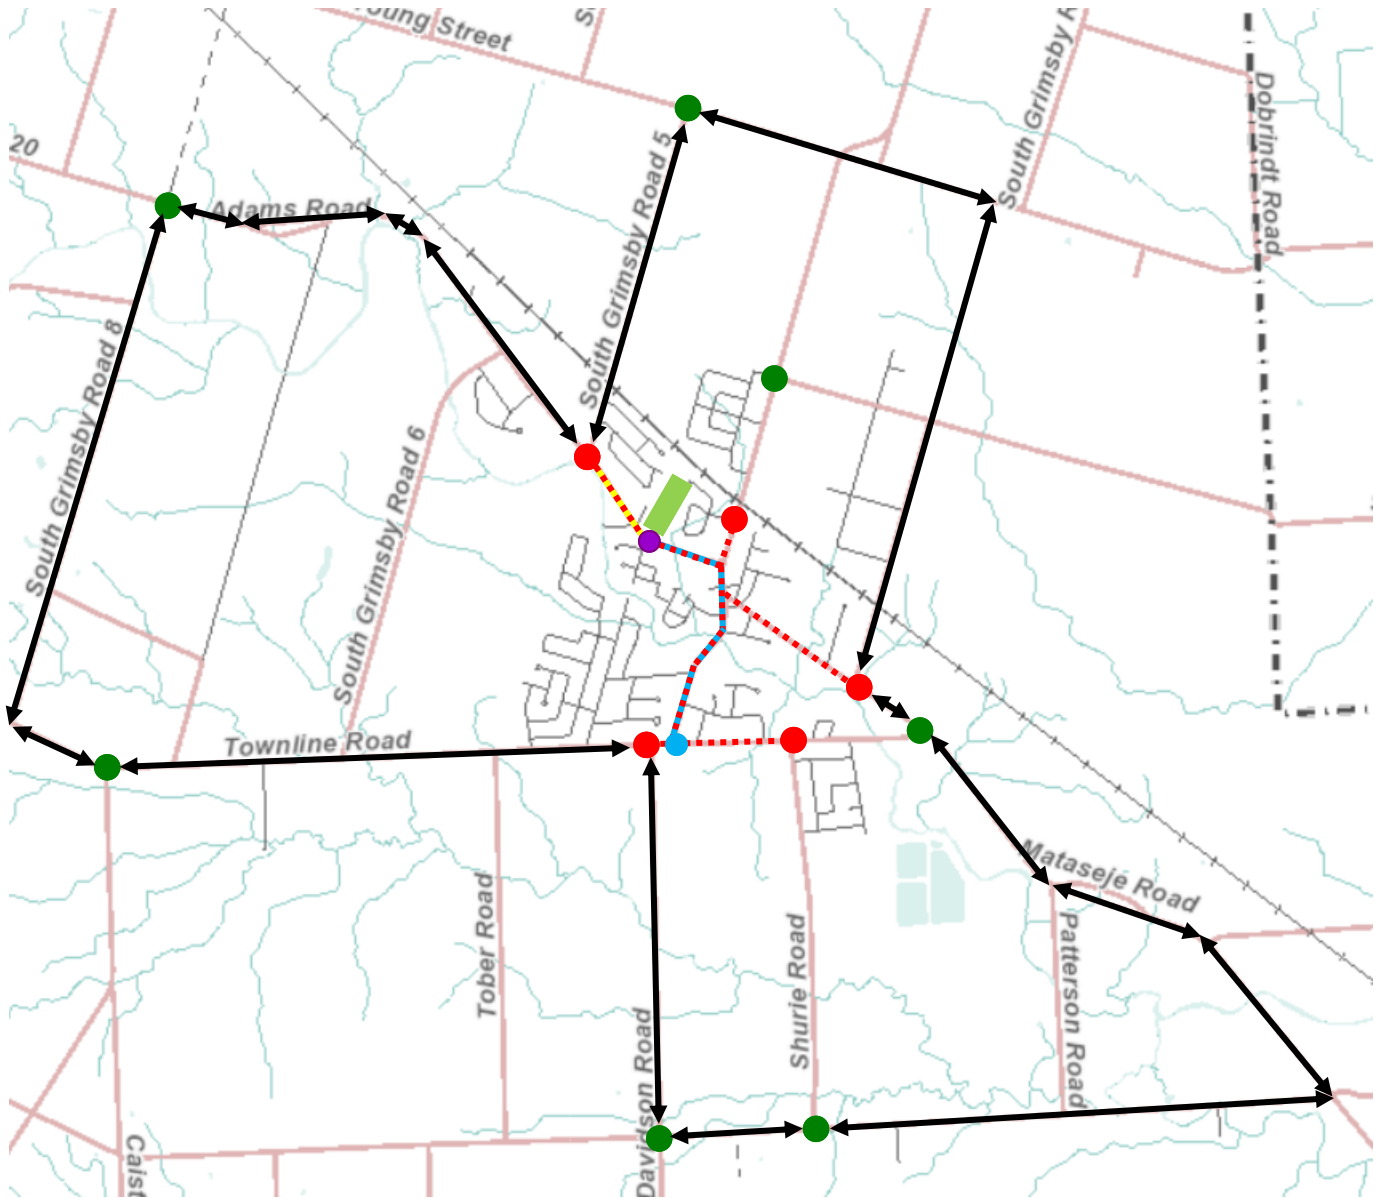

# Township of West Lincoln Christmas in the Village Santa Claus Parade Road Closures

- Soft Road Closure Signage-local traffic only, road closed at....
- Hard Road Closure Signage and Barricade
- ↔ Detour Route
- ⋯ Closed Road
- - - Parade Staging Area
- - - Parade Route
- West Lincoln Arena
- Parade Start
- Parade End