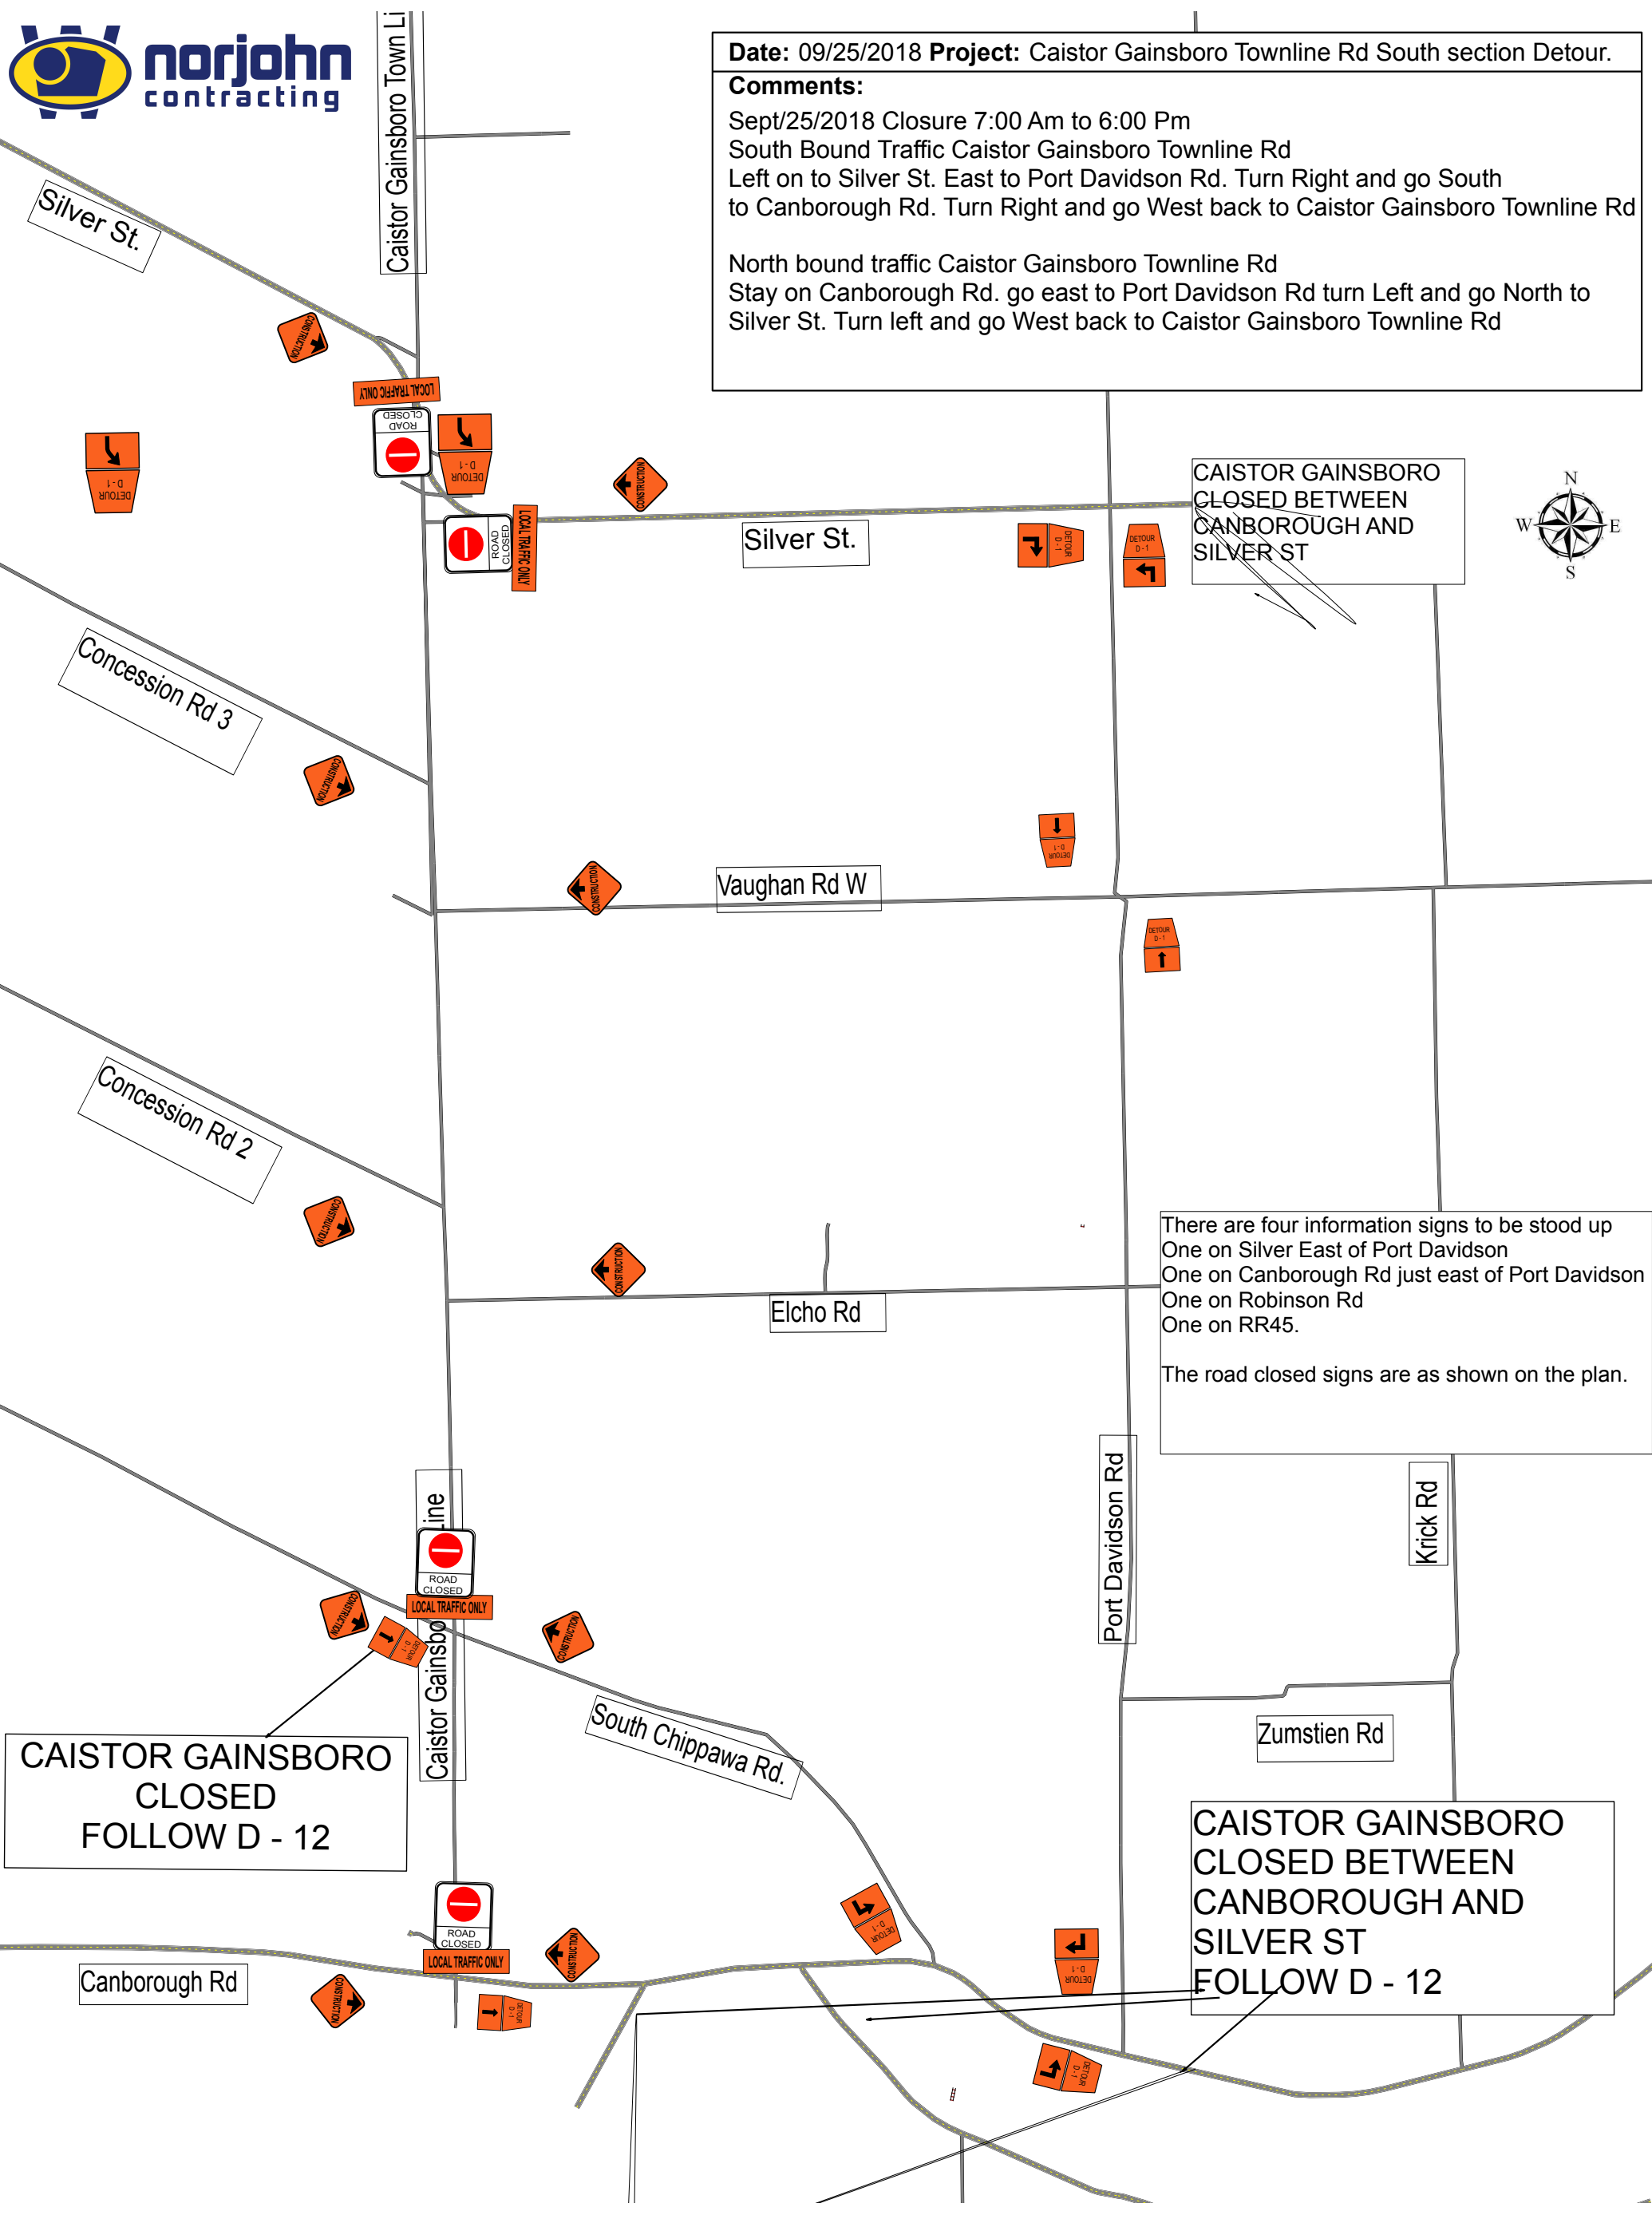

**Date:** 09/25/2018 **Project:** Caistor Gainsboro Townline Rd South section Detour.

**Comments:**  
 Sept/25/2018 Closure 7:00 Am to 6:00 Pm  
 South Bound Traffic Caistor Gainsboro Townline Rd  
 Left on to Silver St. East to Port Davidson Rd. Turn Right and go South to Canborough Rd. Turn Right and go West back to Caistor Gainsboro Townline Rd

North bound traffic Caistor Gainsboro Townline Rd  
 Stay on Canborough Rd. go east to Port Davidson Rd turn Left and go North to Silver St. Turn left and go West back to Caistor Gainsboro Townline Rd

CAISTOR GAINSBORO  
 CLOSED BETWEEN  
 CANBOROUGH AND  
 SILVER ST

CAISTOR GAINSBORO  
 CLOSED  
 FOLLOW D - 12

CAISTOR GAINSBORO  
 CLOSED BETWEEN  
 CANBOROUGH AND  
 SILVER ST  
 FOLLOW D - 12

There are four information signs to be stood up  
 One on Silver East of Port Davidson  
 One on Canborough Rd just east of Port Davidson  
 One on Robinson Rd  
 One on RR45.

The road closed signs are as shown on the plan.