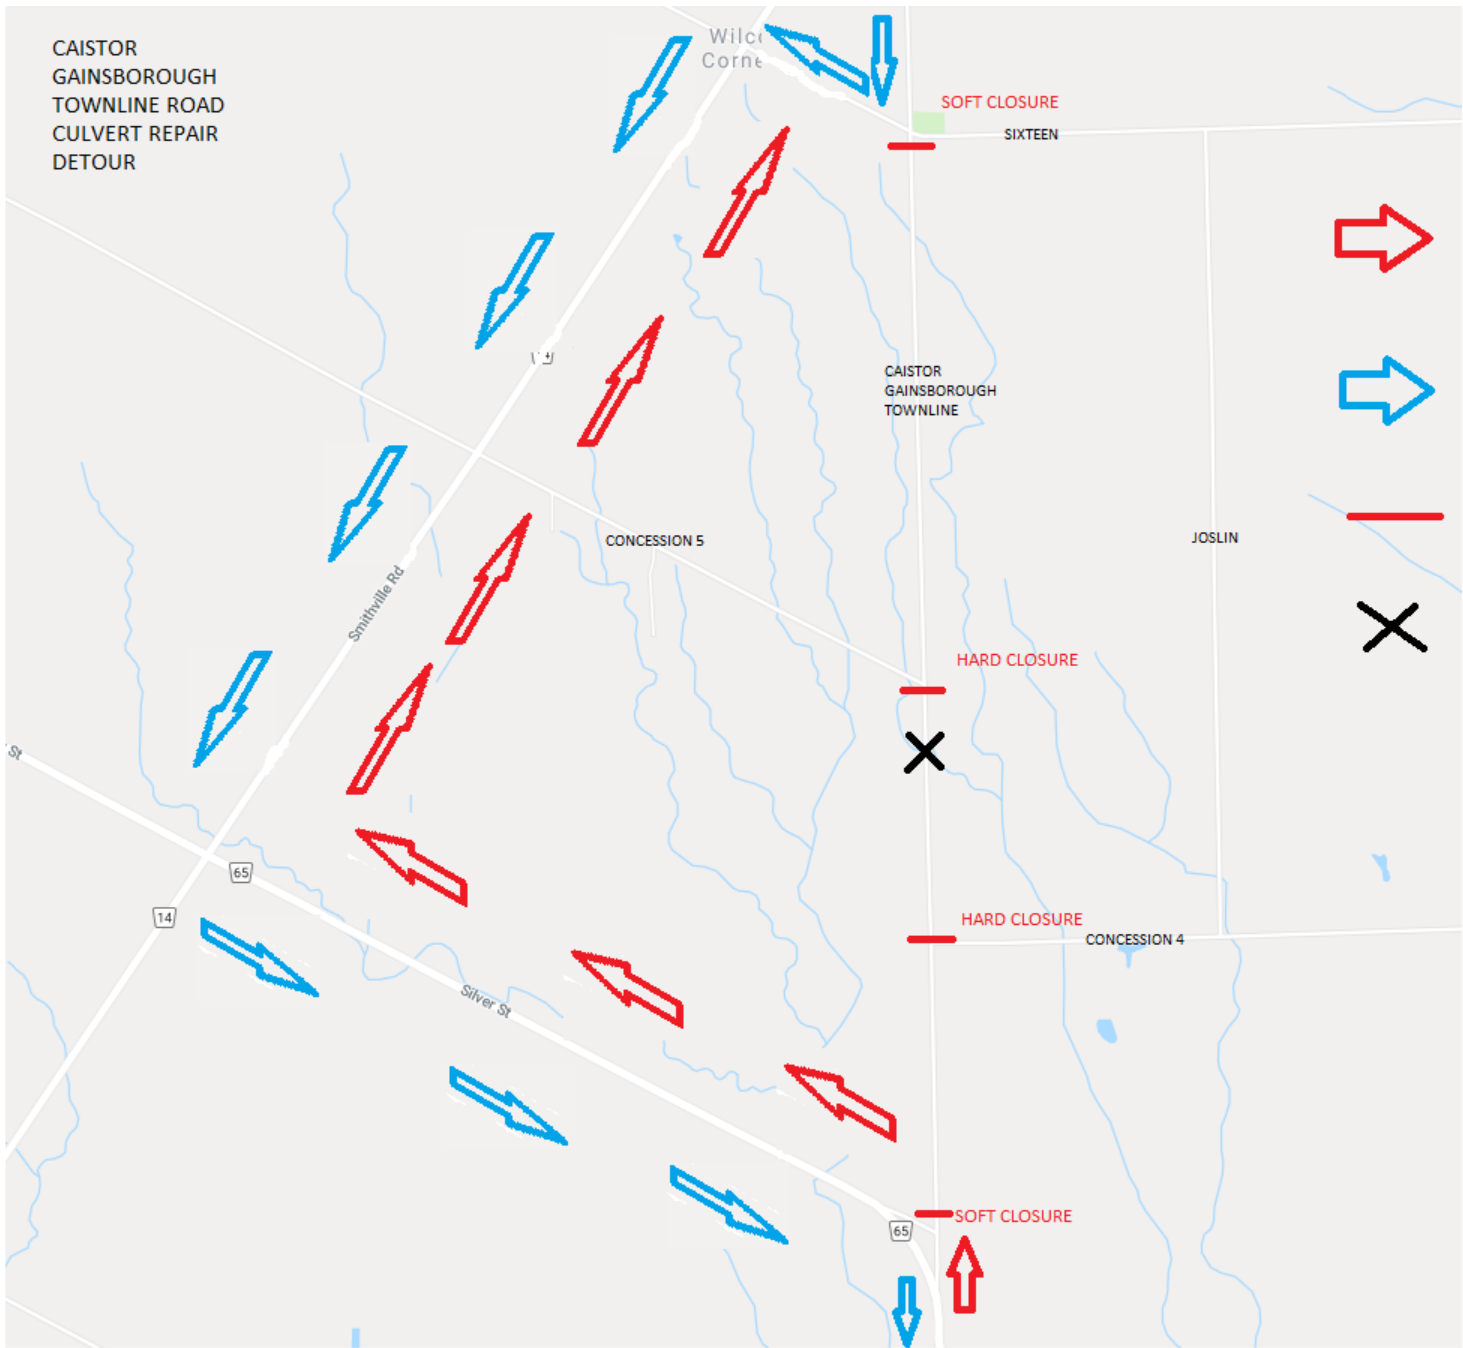

CAISTOR
GAINSBOROUGH
TOWNLINE ROAD
CULVERT REPAIR
DETOUR

-  NORTHBOUND
DETOUR
-  SOUTHBOUND
DETOUR
-  CLOSURE
LOCATIONS
-  CULVERT
REPAIR
LOCATION