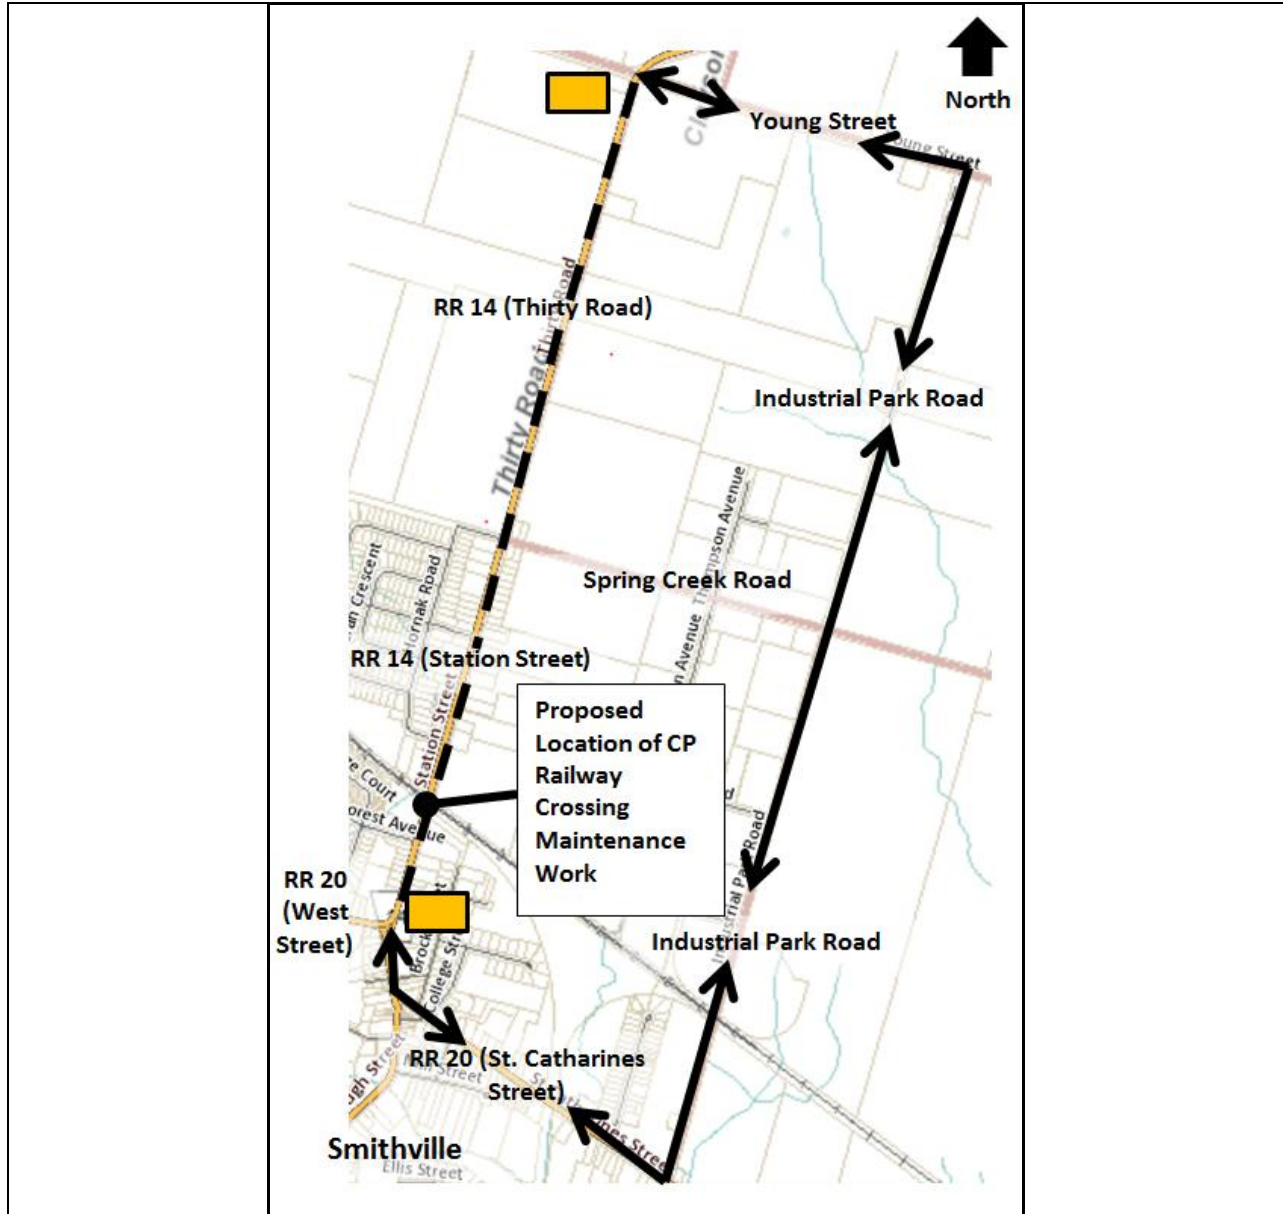

CP Railway Crossing Maintenance RR 14 (Station Street) Tuesday, May 17th to Thursday, May 19th, 2016 Road Closure and Detour Attachment No.1

Created and produced by the Niagara Region
Public Works Department
Date: May, 2016 Scale: N.T.S.

Legend:

--- Road Closure for Through Traffic

↔ Niagara Region Detour Route

Sign:
Station Street (RR 14)
Closed at CP Crossing to Thru Traffic
May 17 - 19
Follow Detour
Local Traffic Only