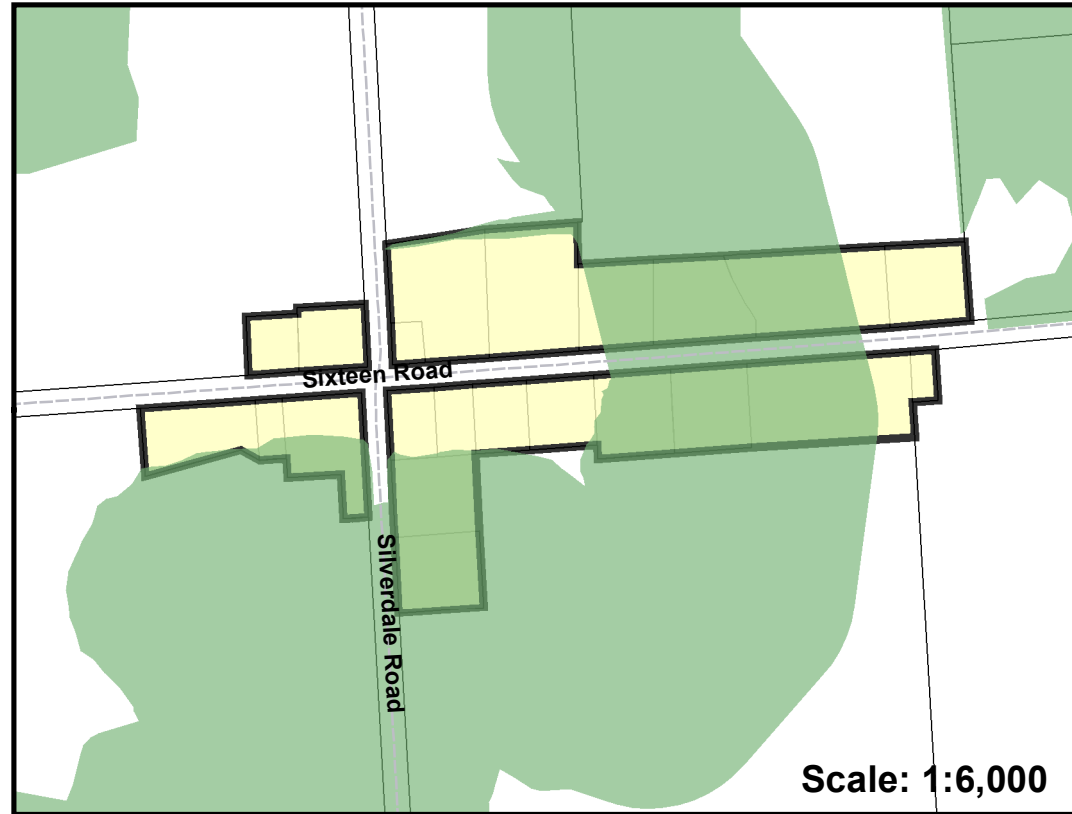

SILVERDALE

ST. ANN'S

WELLANDPORT

TOWNSHIP OF WEST LINCOLN OFFICIAL PLAN

SCHEDULE 'D-4' HAMLET BOUNDARIES

Legend

-  Hamlet Settlement Area
-  Natural Heritage System
-  Municipal Boundary

PLANNING DEPARTMENT

Note:
This Schedule forms part of the Township's Official Plan and must be read in conjunction with the text.

Detail on some features may be lost at this scale.

Date: March 2014