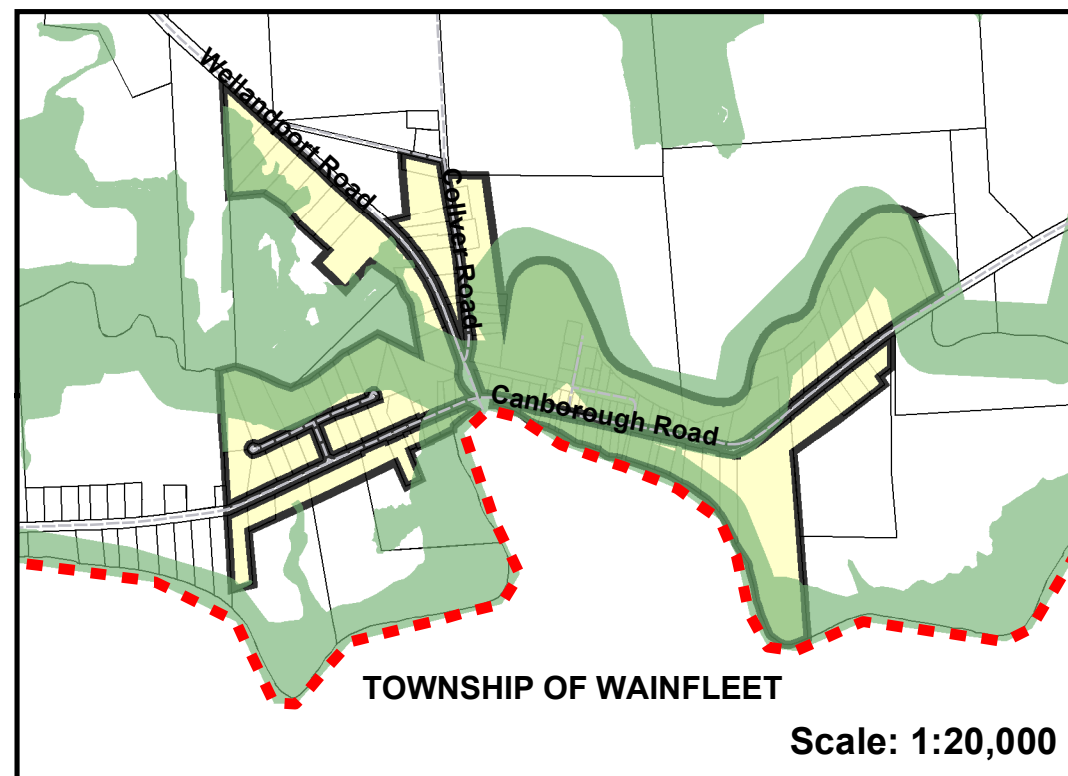

SILVERDALE

ST. ANN'S

WELLANDPORT

TOWNSHIP OF WEST LINCOLN OFFICIAL PLAN

SCHEDULE 'D-4' HAMLET BOUNDARIES

Legend

-  Hamlet Settlement Area
-  Natural Heritage System
-  Municipal Boundary

PLANNING DEPARTMENT