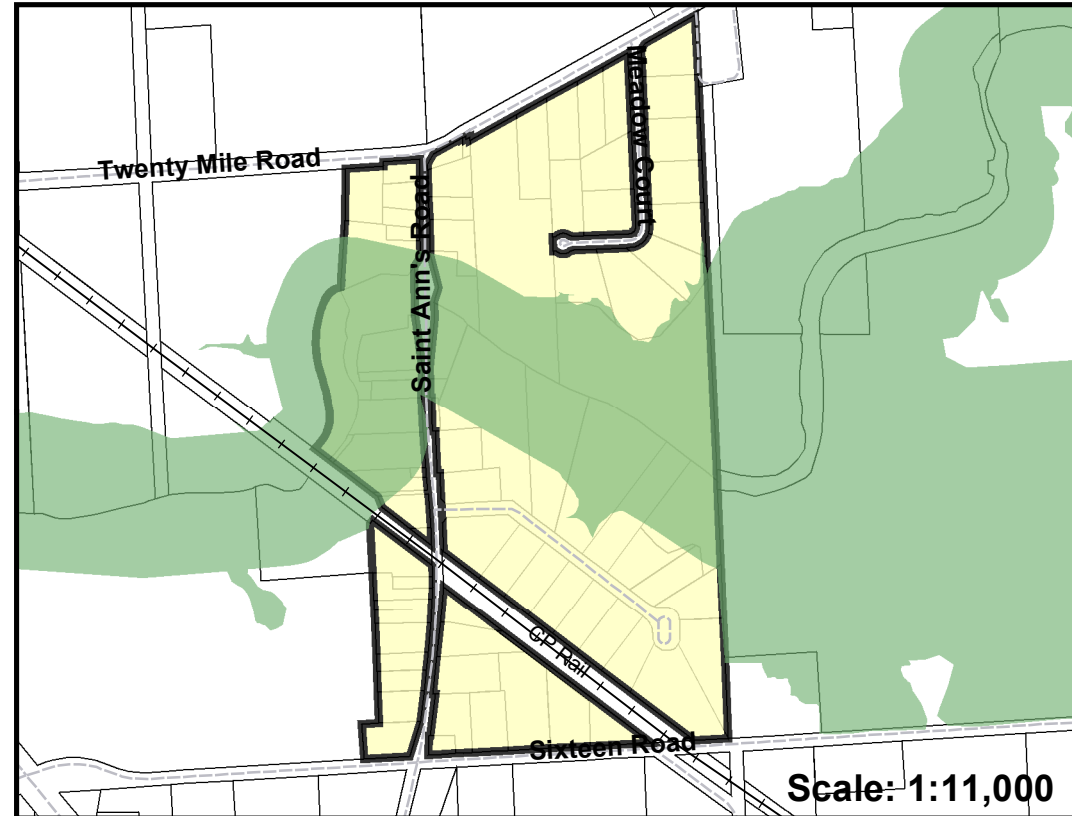

SILVERDALE

ST. ANN'S

WELLANDPORT

TOWNSHIP OF WEST LINCOLN OFFICIAL PLAN

SCHEDULE 'D-4' HAMLET BOUNDARIES

Legend

-  Hamlet Settlement Area
-  Natural Heritage System
-  Municipal Boundary

PLANNING DEPARTMENT

Note:
This Schedule forms part of the Township's Official Plan and must be read in conjunction with the text.

Detail on some features may be lost at this scale.

Date: March 2014