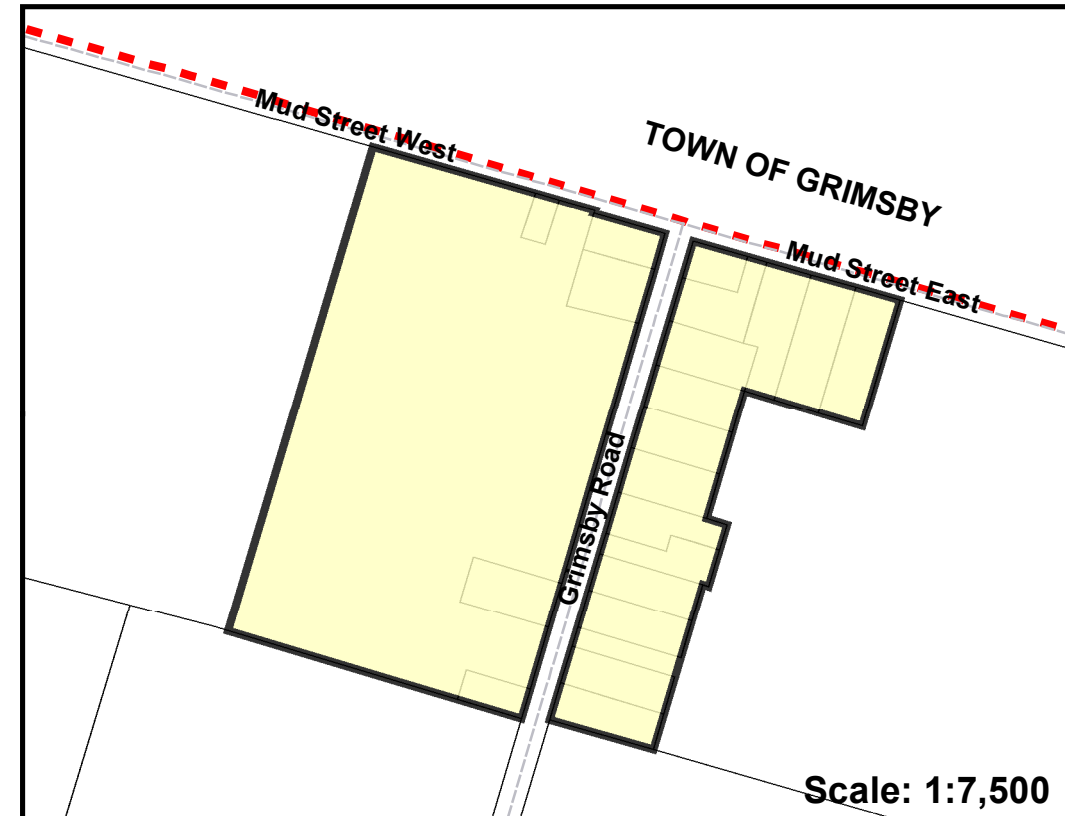

**GRASSIE**

**GRIMSBY CENTRE**

**KIMBO**

**REGIONAL ROAD 12**

**TOWNSHIP OF WEST LINCOLN OFFICIAL PLAN**

**SCHEDULE 'D-3' HAMLET BOUNDARIES**

**Legend**

-  Hamlet Settlement Area
-  Natural Heritage System
-  Municipal Boundary