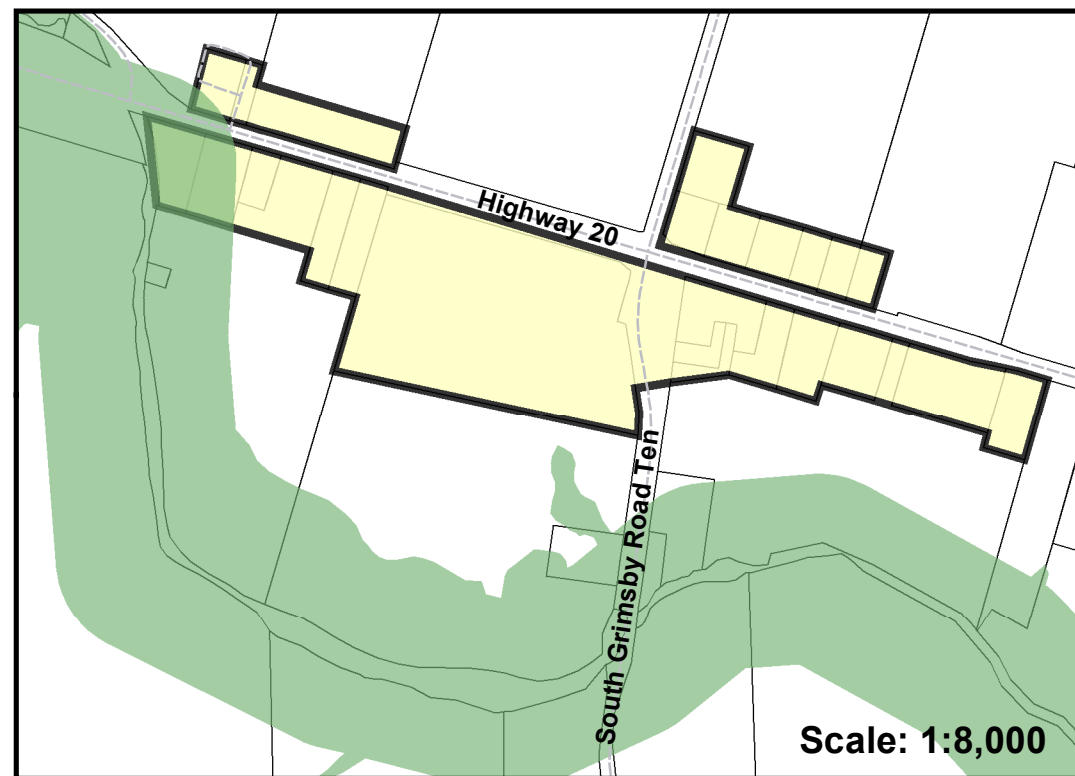

GRASSIE

GRIMSBY CENTRE

KIMBO

REGIONAL ROAD 12

TOWNSHIP OF WEST LINCOLN OFFICIAL PLAN

SCHEDULE 'D-3' HAMLET BOUNDARIES

Legend

-  Hamlet Settlement Area
-  Natural Heritage System
-  Municipal Boundary

PLANNING DEPARTMENT

Note:
This Schedule forms part of the Township's Official Plan and must be read in conjunction with the text.

Detail on some features may be lost at this scale.

Date: March 2014