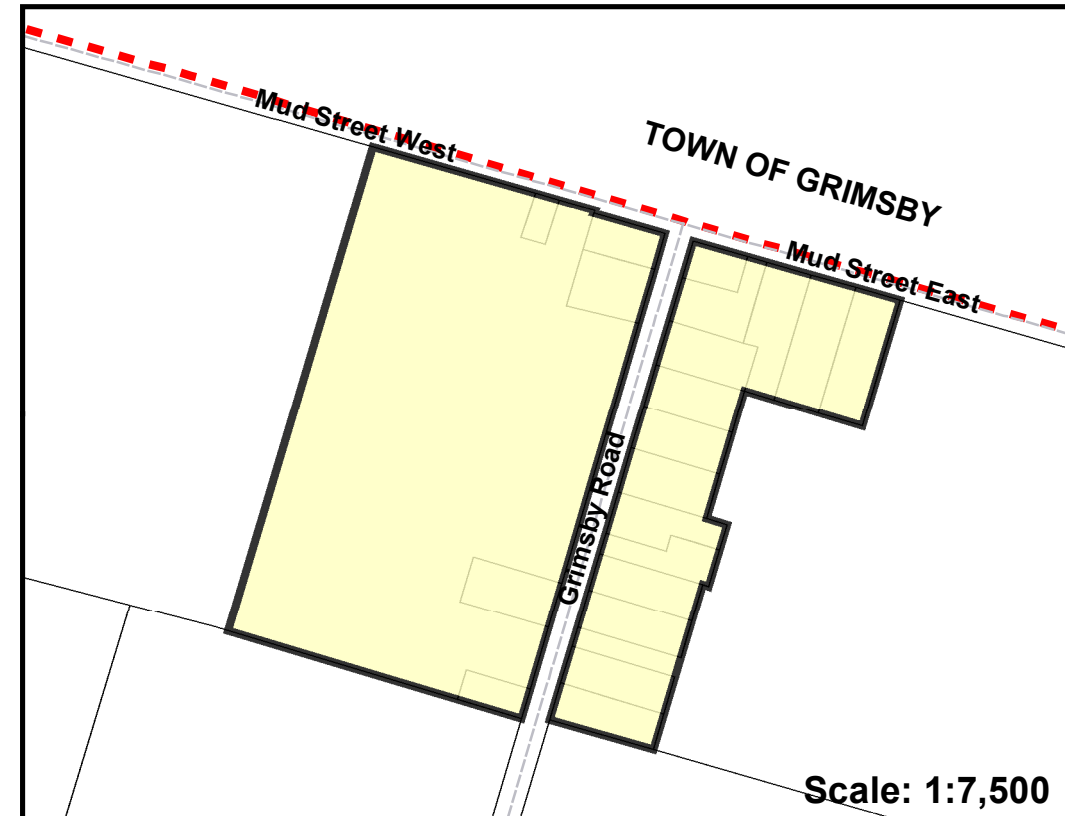

GRASSIE

GRIMSBY CENTRE

KIMBO

REGIONAL ROAD 12

TOWNSHIP OF WEST LINCOLN OFFICIAL PLAN

SCHEDULE 'D-3' HAMLET BOUNDARIES

Legend

-  Hamlet Settlement Area
-  Natural Heritage System
-  Municipal Boundary