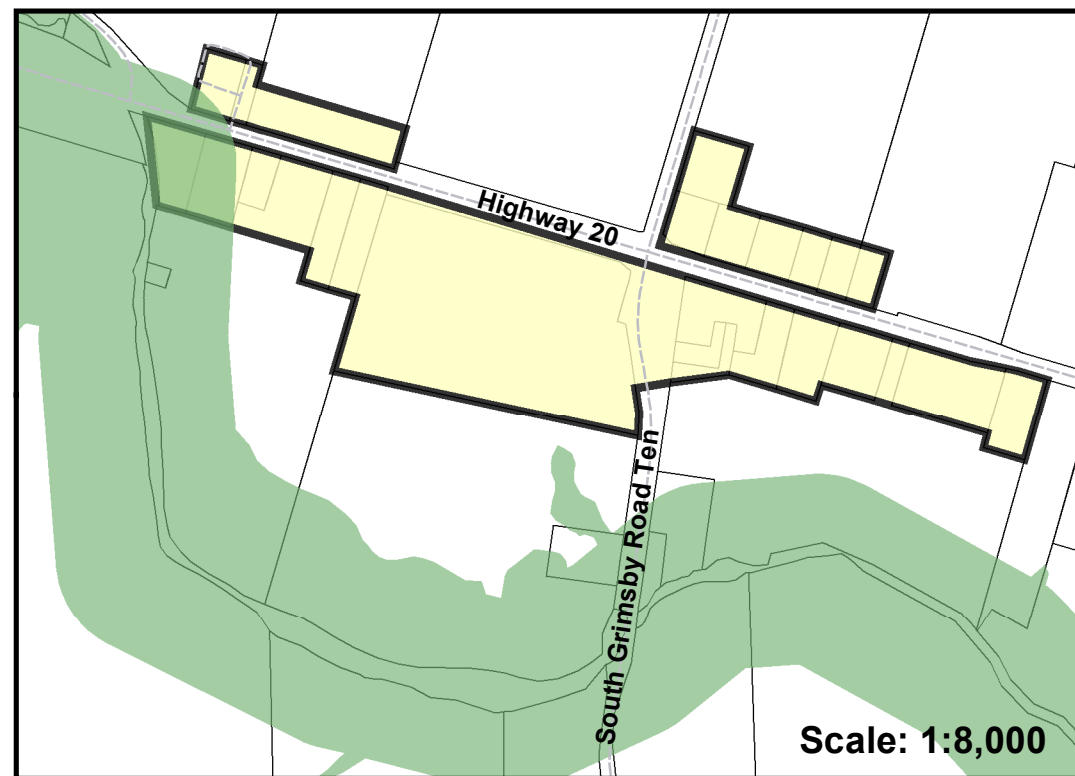

**GRASSIE**

**GRIMSBY CENTRE**

**KIMBO**

**REGIONAL ROAD 12**

**TOWNSHIP OF WEST LINCOLN OFFICIAL PLAN**

**SCHEDULE 'D-3' HAMLET BOUNDARIES**

**Legend**

-  Hamlet Settlement Area
-  Natural Heritage System
-  Municipal Boundary

PLANNING DEPARTMENT

Note:  
This Schedule forms part of the Township's Official Plan and must be read in conjunction with the text.

Detail on some features may be lost at this scale.

Date: March 2014