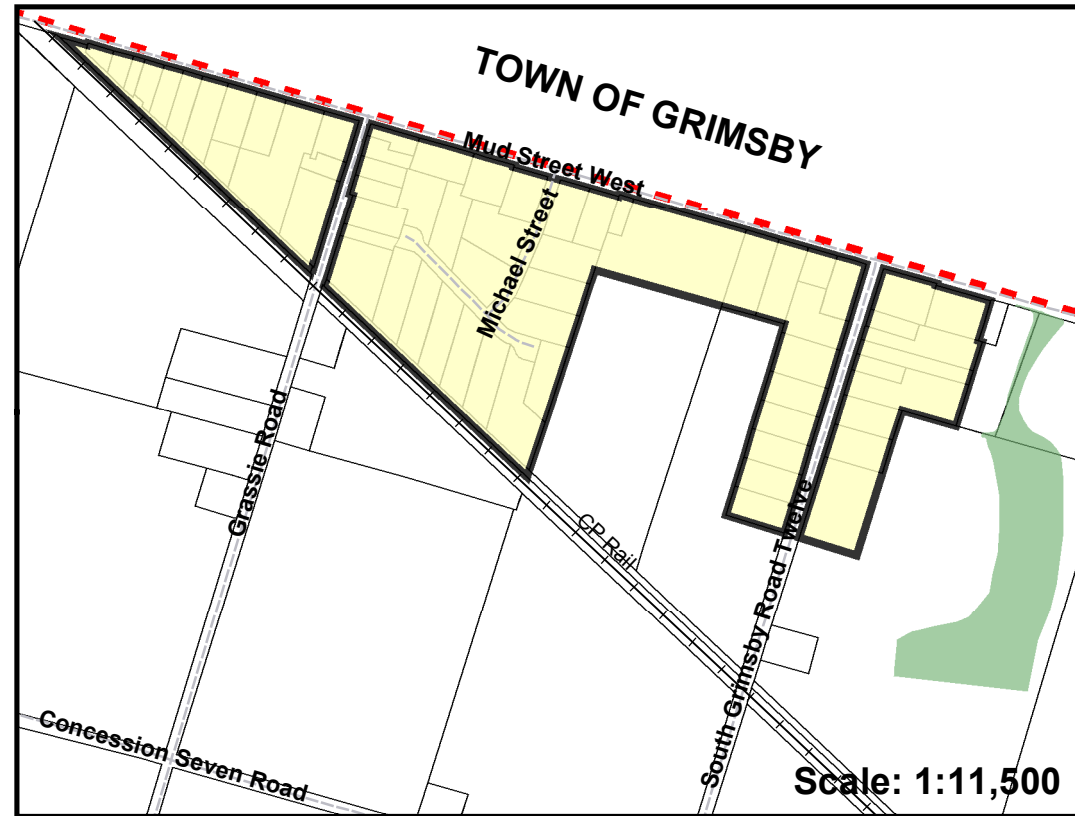

**GRASSIE**

**GRIMSBY CENTRE**

**KIMBO**

**REGIONAL ROAD 12**

**TOWNSHIP OF WEST LINCOLN OFFICIAL PLAN**

**SCHEDULE 'D-3' HAMLET BOUNDARIES**

**Legend**

-  Hamlet Settlement Area
-  Natural Heritage System
-  Municipal Boundary

PLANNING DEPARTMENT

Note:  
This Schedule forms part of the Township's Official Plan and must be read in conjunction with the text.

Detail on some features may be lost at this scale.

Date: March 2014