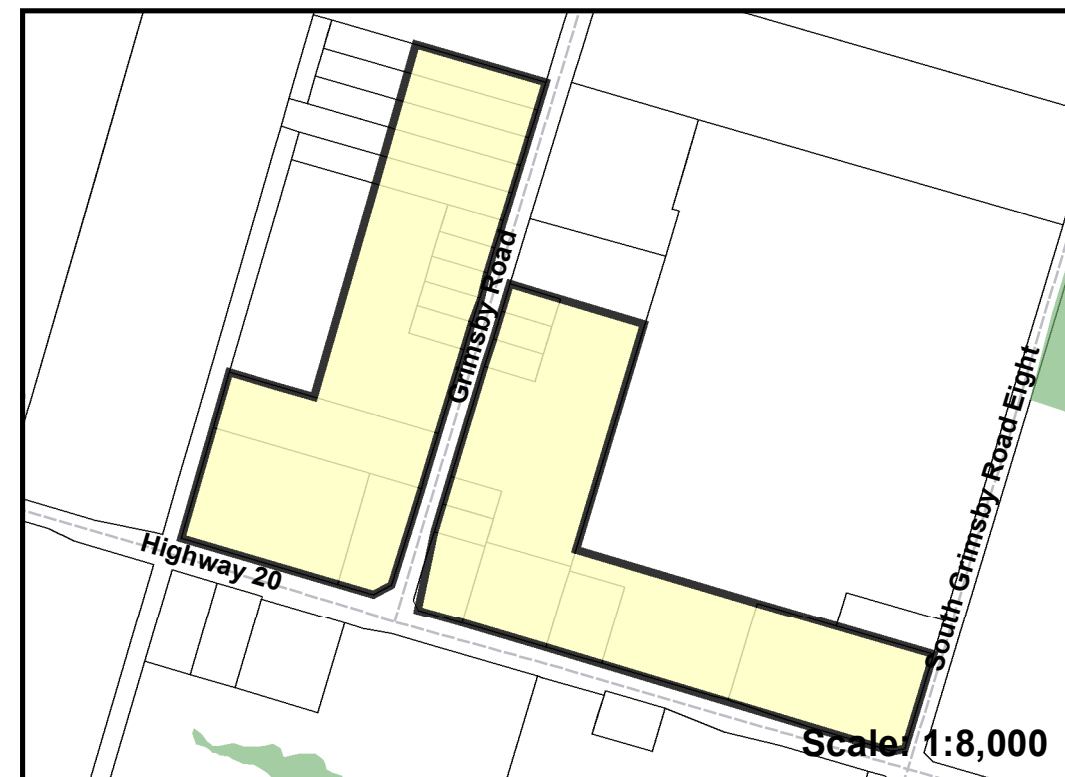

GRASSIE

GRIMSBY CENTRE

KIMBO

REGIONAL ROAD 12

TOWNSHIP OF WEST LINCOLN OFFICIAL PLAN

SCHEDULE 'D-3' HAMLET BOUNDARIES

Legend

-  Hamlet Settlement Area
-  Natural Heritage System
-  Municipal Boundary

PLANNING DEPARTMENT

Note:
This Schedule forms part of the Township's Official Plan and must be read in conjunction with the text.

Detail on some features may be lost at this scale.

Date: March 2014