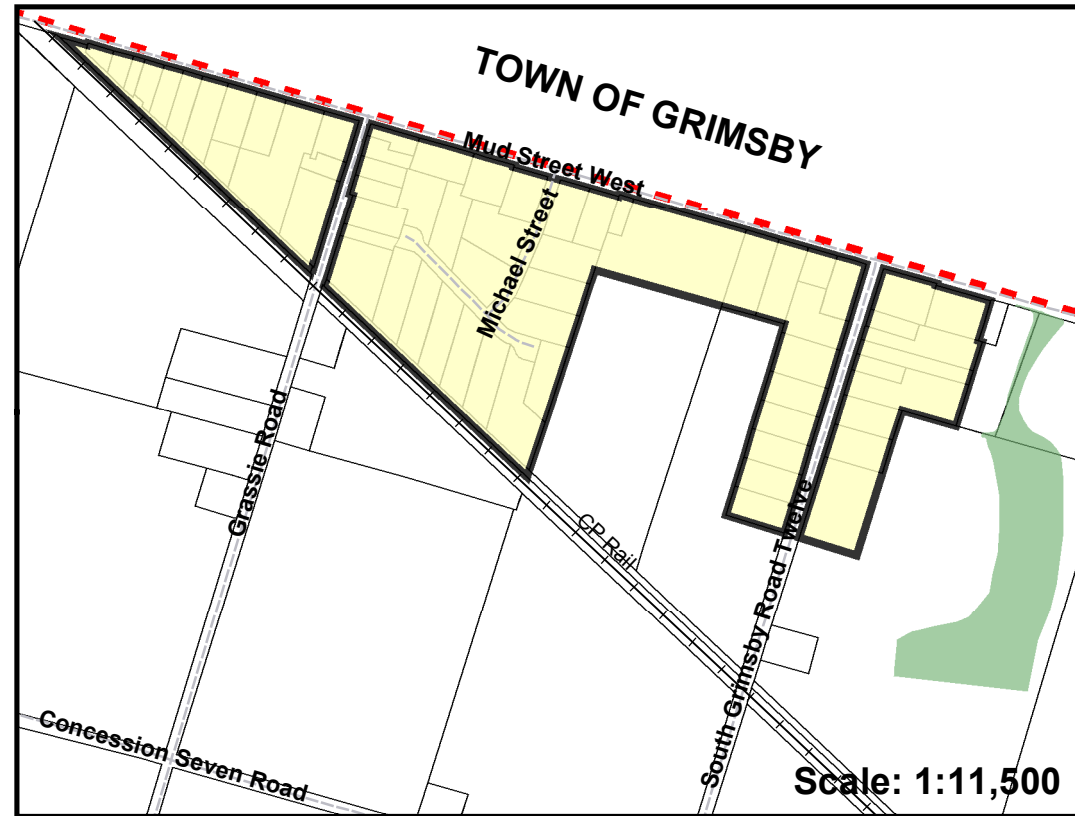

GRASSIE

GRIMSBY CENTRE

KIMBO

REGIONAL ROAD 12

TOWNSHIP OF WEST LINCOLN OFFICIAL PLAN

SCHEDULE 'D-3' HAMLET BOUNDARIES

Legend

-  Hamlet Settlement Area
-  Natural Heritage System
-  Municipal Boundary

PLANNING DEPARTMENT

Note:
This Schedule forms part of the Township's Official Plan and must be read in conjunction with the text.

Detail on some features may be lost at this scale.

Date: March 2014