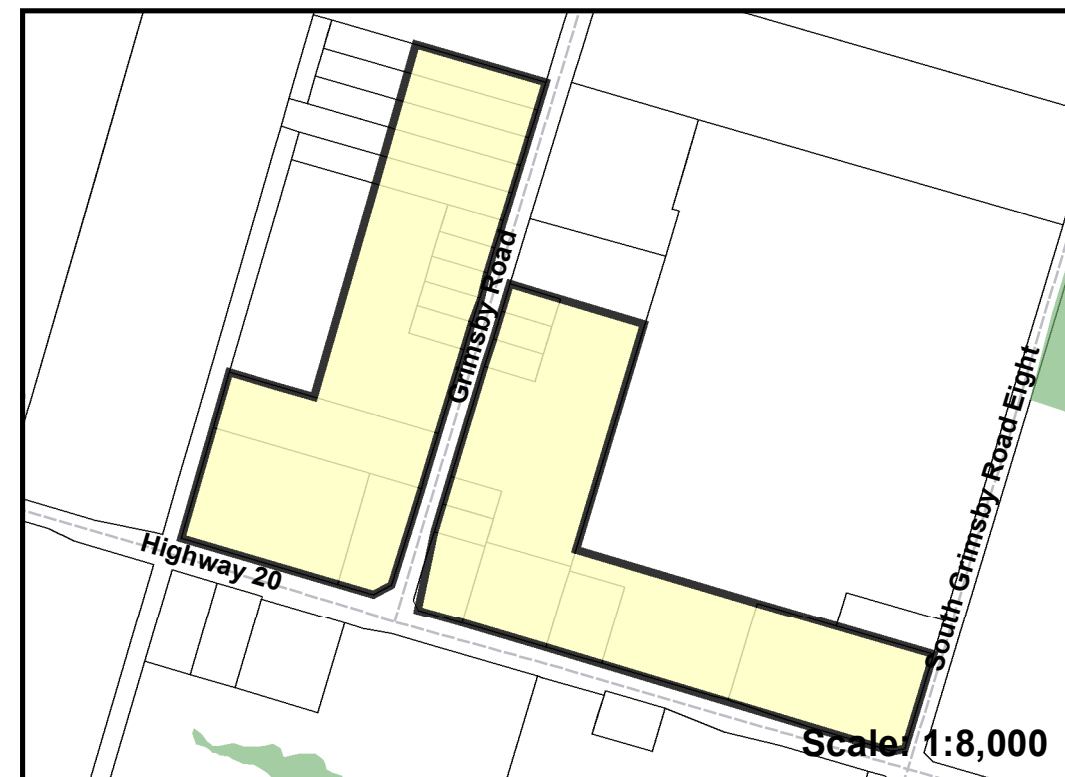

**GRASSIE**

**GRIMSBY CENTRE**

**KIMBO**

**REGIONAL ROAD 12**

**TOWNSHIP OF WEST LINCOLN OFFICIAL PLAN**

**SCHEDULE 'D-3' HAMLET BOUNDARIES**

**Legend**

-  Hamlet Settlement Area
-  Natural Heritage System
-  Municipal Boundary

PLANNING DEPARTMENT

Note:  
This Schedule forms part of the Township's Official Plan and must be read in conjunction with the text.

Detail on some features may be lost at this scale.

Date: March 2014