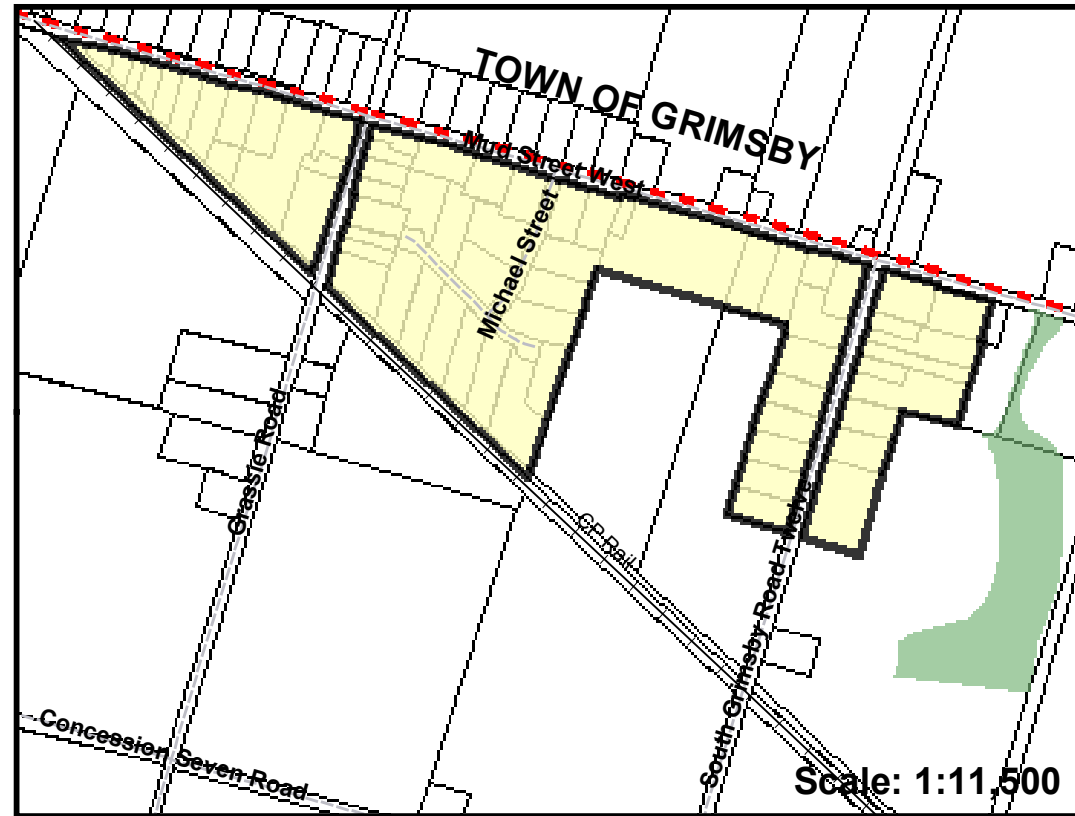

GRASSIE

GRIMSBY CENTRE

KIMBO

REGIONAL ROAD 12

TOWNSHIP OF WEST LINCOLN OFFICIAL PLAN

SCHEDULE 'D-3' HAMLET BOUNDARIES

Legend

-  Hamlet Settlement Area
-  Natural Heritage System
-  Municipal Boundary

West Lincoln
Your Future Naturally
PLANNING DEPARTMENT

Note:
This Schedule forms part of the Township's Official Plan and must be read in conjunction with the text.

Detail on some features may be lost at this scale.