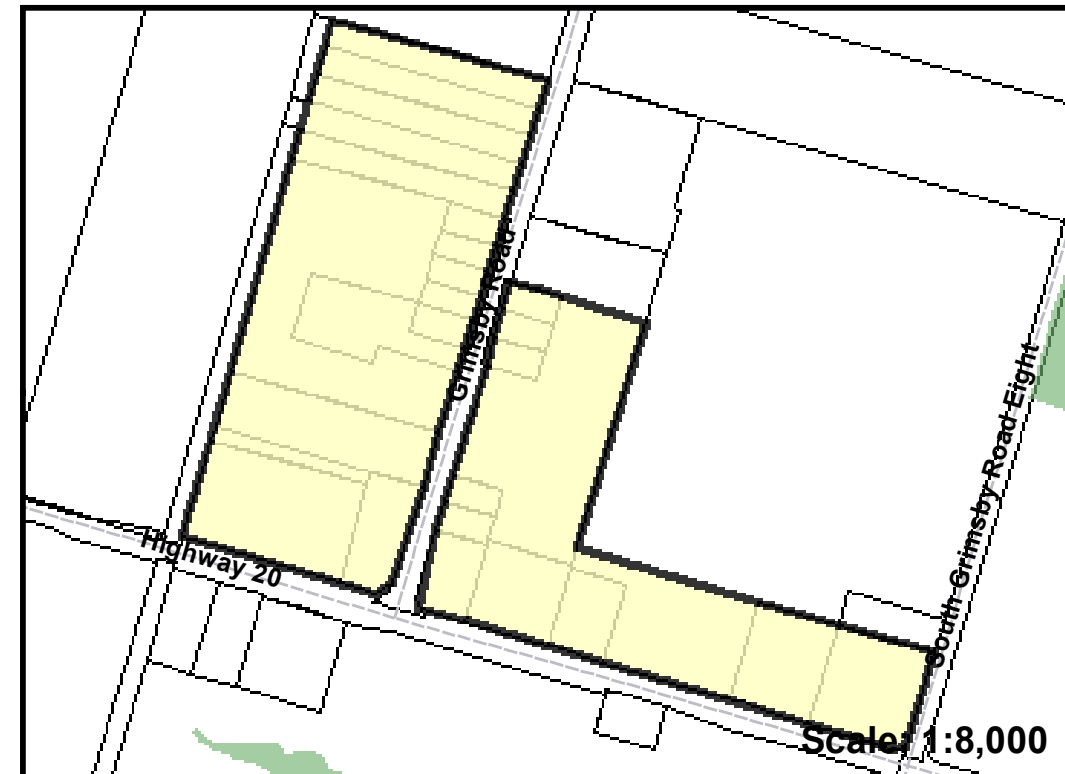

GRASSIE

GRIMSBY CENTRE

KIMBO

REGIONAL ROAD 12

TOWNSHIP OF WEST LINCOLN OFFICIAL PLAN

SCHEDULE 'D-3' HAMLET BOUNDARIES

Legend

-  Hamlet Settlement Area
-  Natural Heritage System
-  Municipal Boundary

West Lincoln
Your Future Naturally
PLANNING DEPARTMENT

Note:
This Schedule forms part of the Township's Official Plan and must be read in conjunction with the text.

Detail on some features may be lost at this scale.