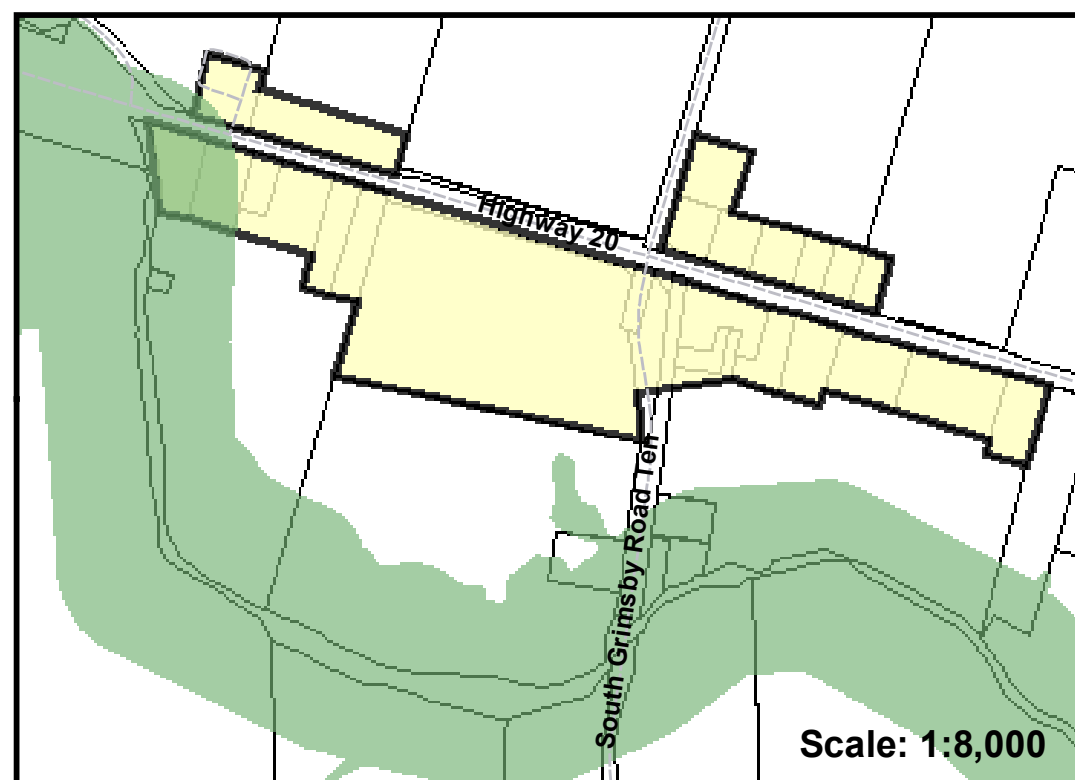

GRASSIE

GRIMSBY CENTRE

KIMBO

REGIONAL ROAD 12

TOWNSHIP OF WEST LINCOLN OFFICIAL PLAN

SCHEDULE 'D-3' HAMLET BOUNDARIES

Legend

-  Hamlet Settlement Area
-  Natural Heritage System
-  Municipal Boundary

West Lincoln
Your Future Naturally
PLANNING DEPARTMENT

Note:
This Schedule forms part of the Township's Official Plan and must be read in conjunction with the text.

Detail on some features may be lost at this scale.