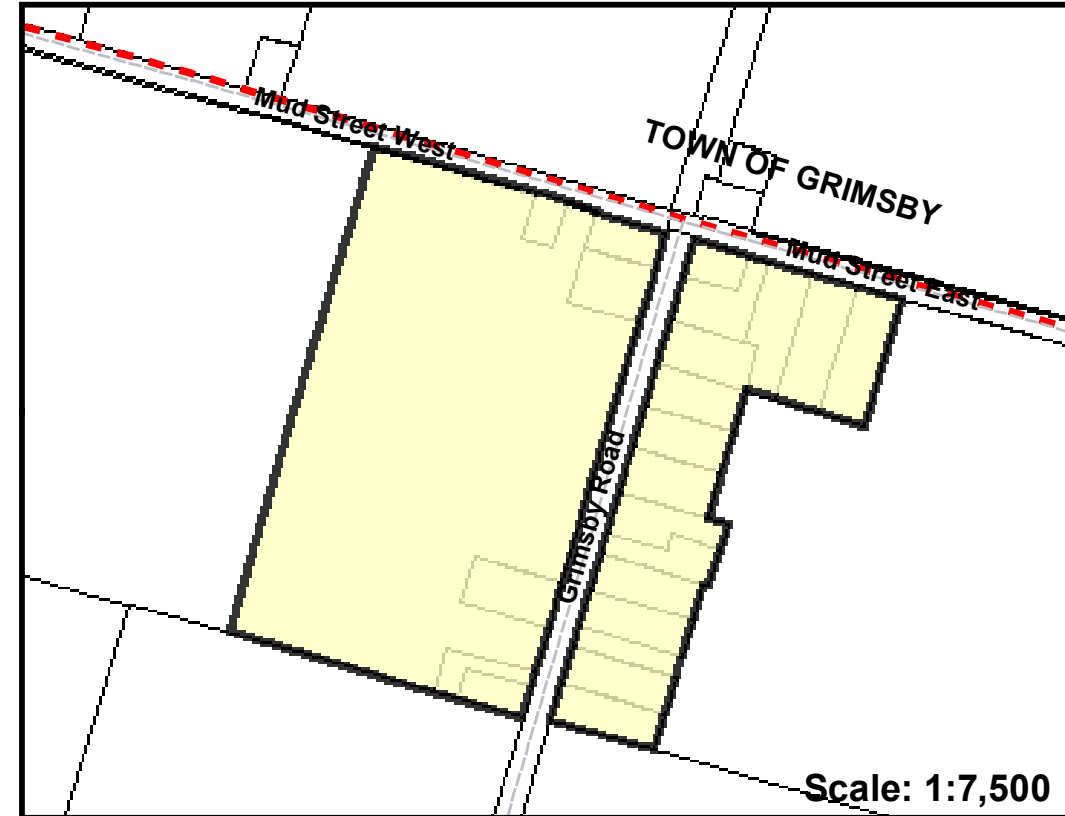

GRASSIE

GRIMSBY CENTRE

KIMBO

REGIONAL ROAD 12

TOWNSHIP OF WEST LINCOLN OFFICIAL PLAN

SCHEDULE 'D-3' HAMLET BOUNDARIES

Legend

-  Hamlet Settlement Area
-  Natural Heritage System
-  Municipal Boundary

West Lincoln
Your Future Naturally
PLANNING DEPARTMENT

Note:
This Schedule forms part of the Township's Official Plan and must be read in conjunction with the text.

Detail on some features may be lost at this scale.