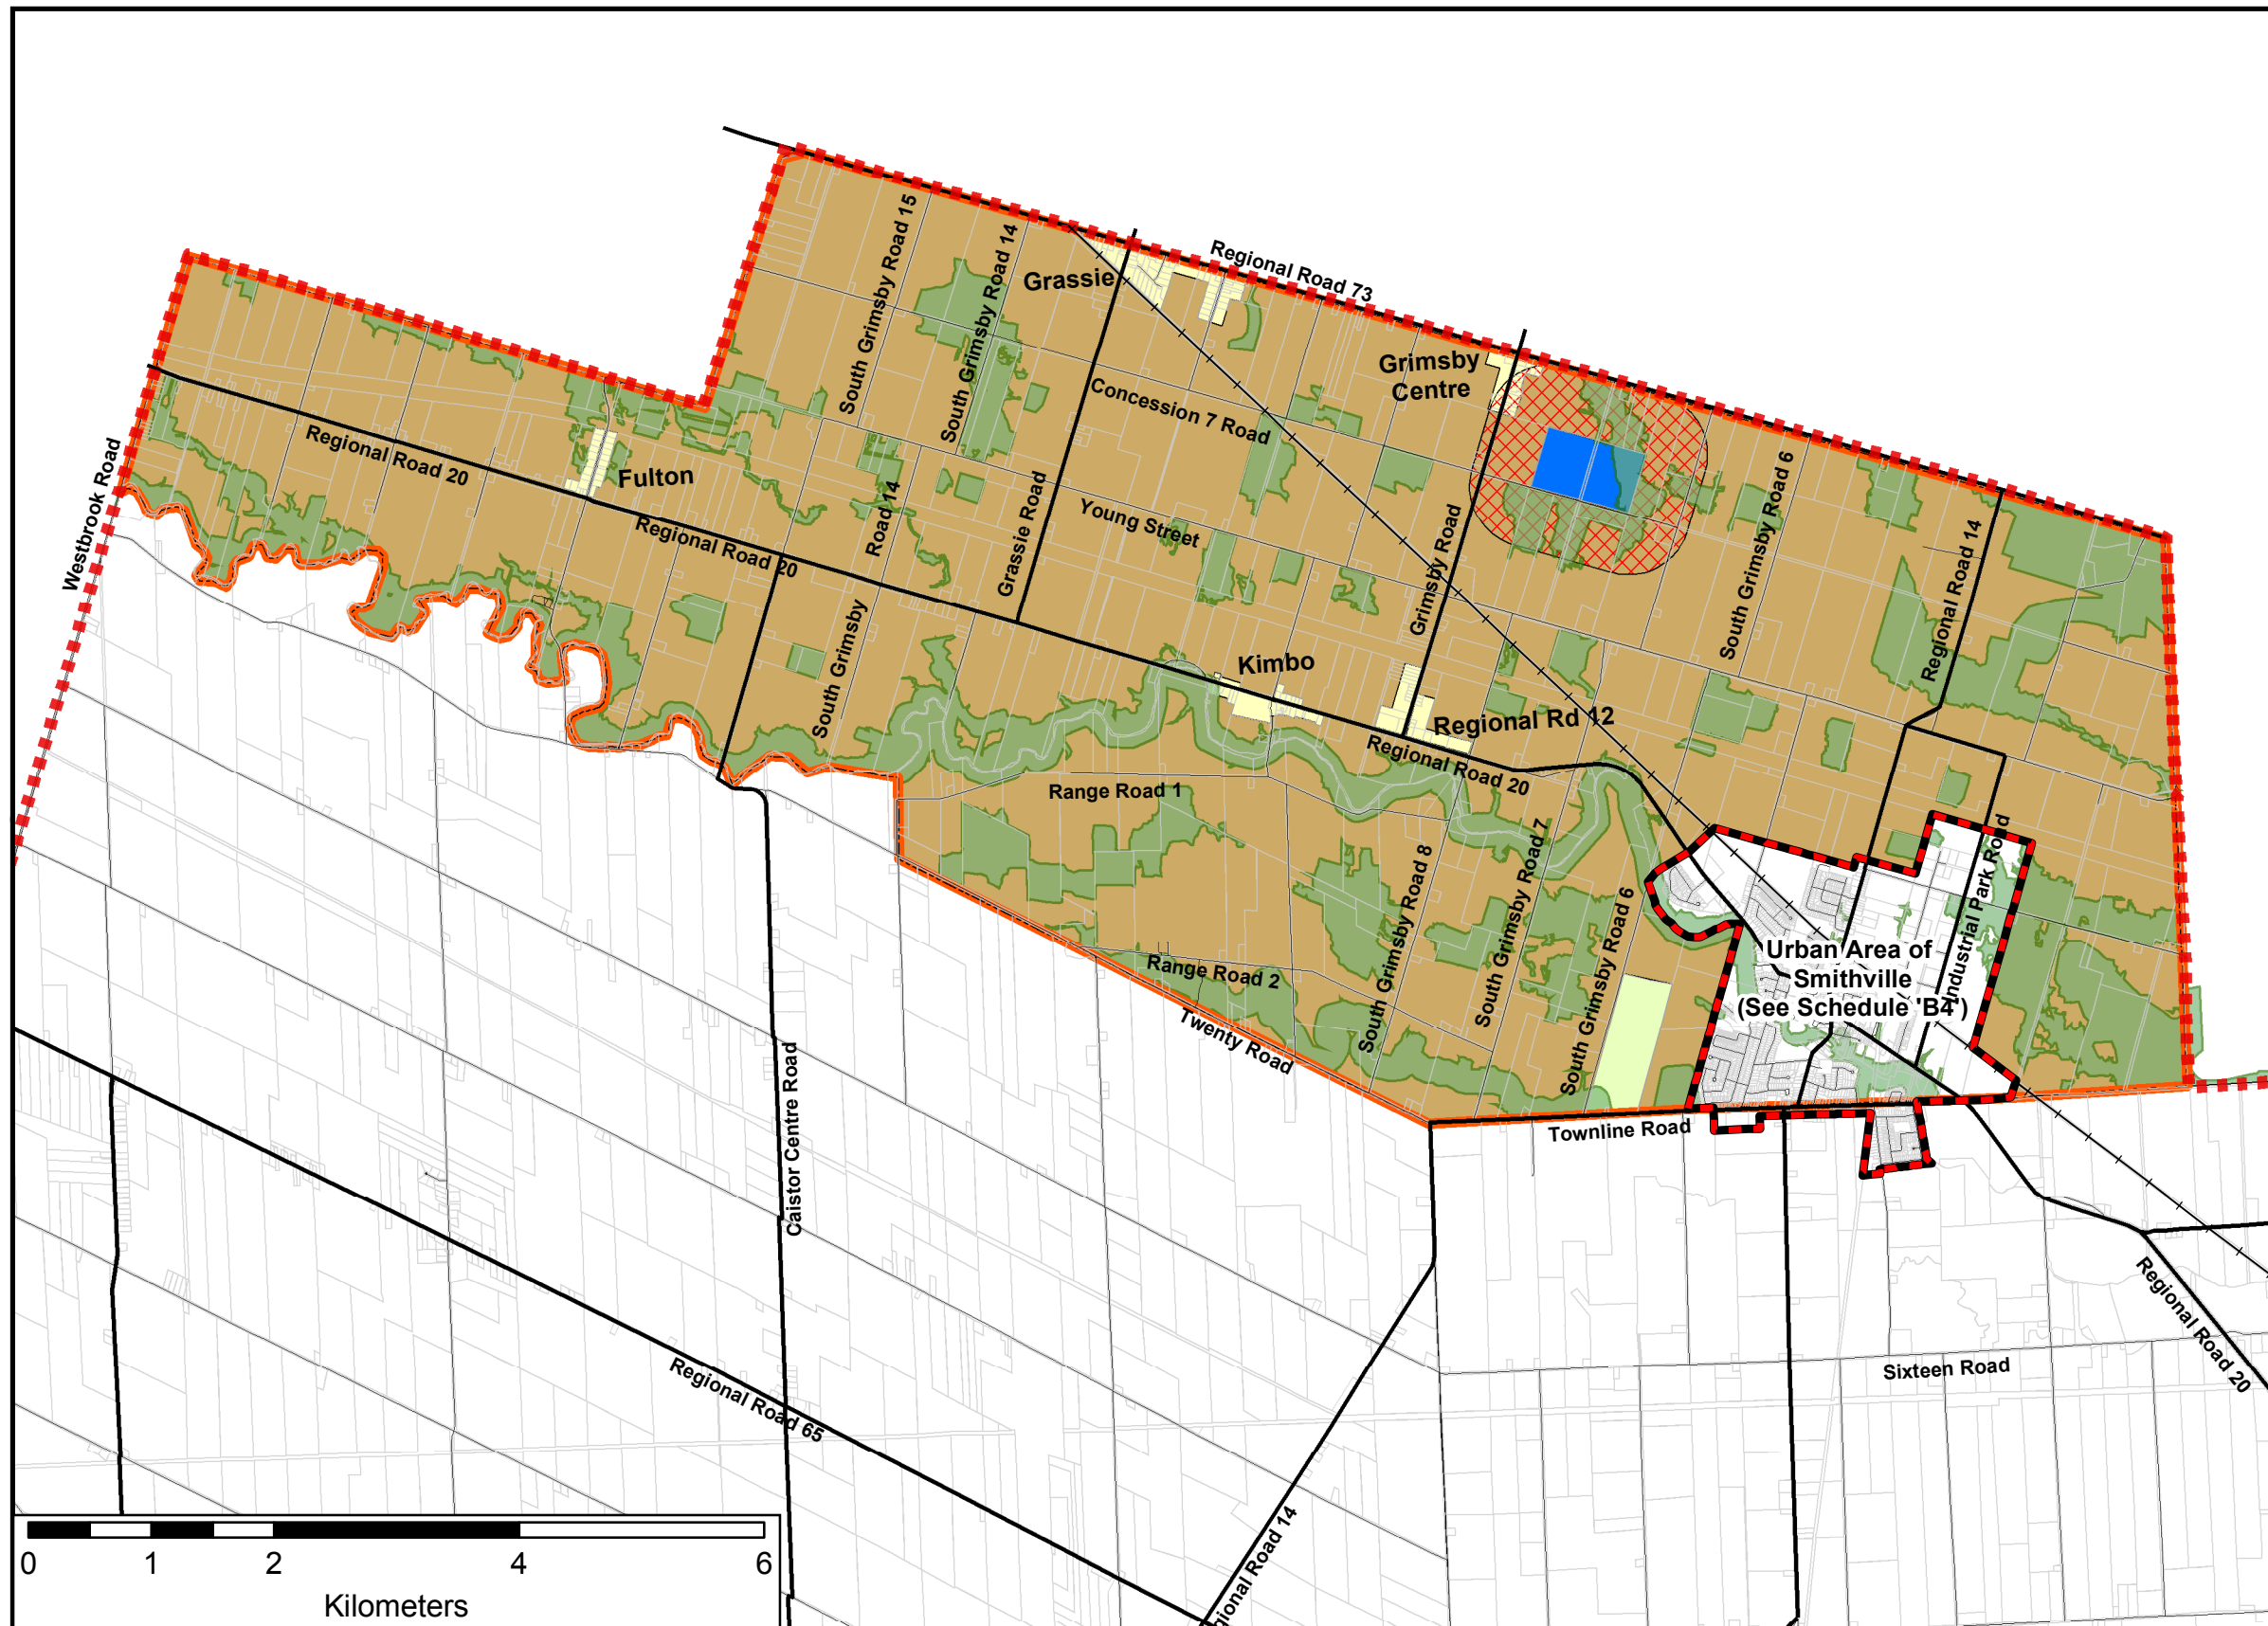

# TOWNSHIP OF WEST LINCOLN OFFICIAL PLAN

## SCHEDULE 'B-3' LAND USE SOUTH GRIMSBY

### Legend

-  Smithville Urban Boundary
-  Hamlet Settlement Area
-  Public Parks
-  Solid Waste Landfill Site
-  Landfill Area of Possible Influence
-  Good General Agricultural
-  Natural Heritage System
-  Municipal Boundary

**West Lincoln**  
Your Future Naturally

PLANNING DEPARTMENT

Note:  
This Schedule forms part of the Township's Official Plan and must be read in conjunction with the text.

Detail on some features may be lost at this scale.