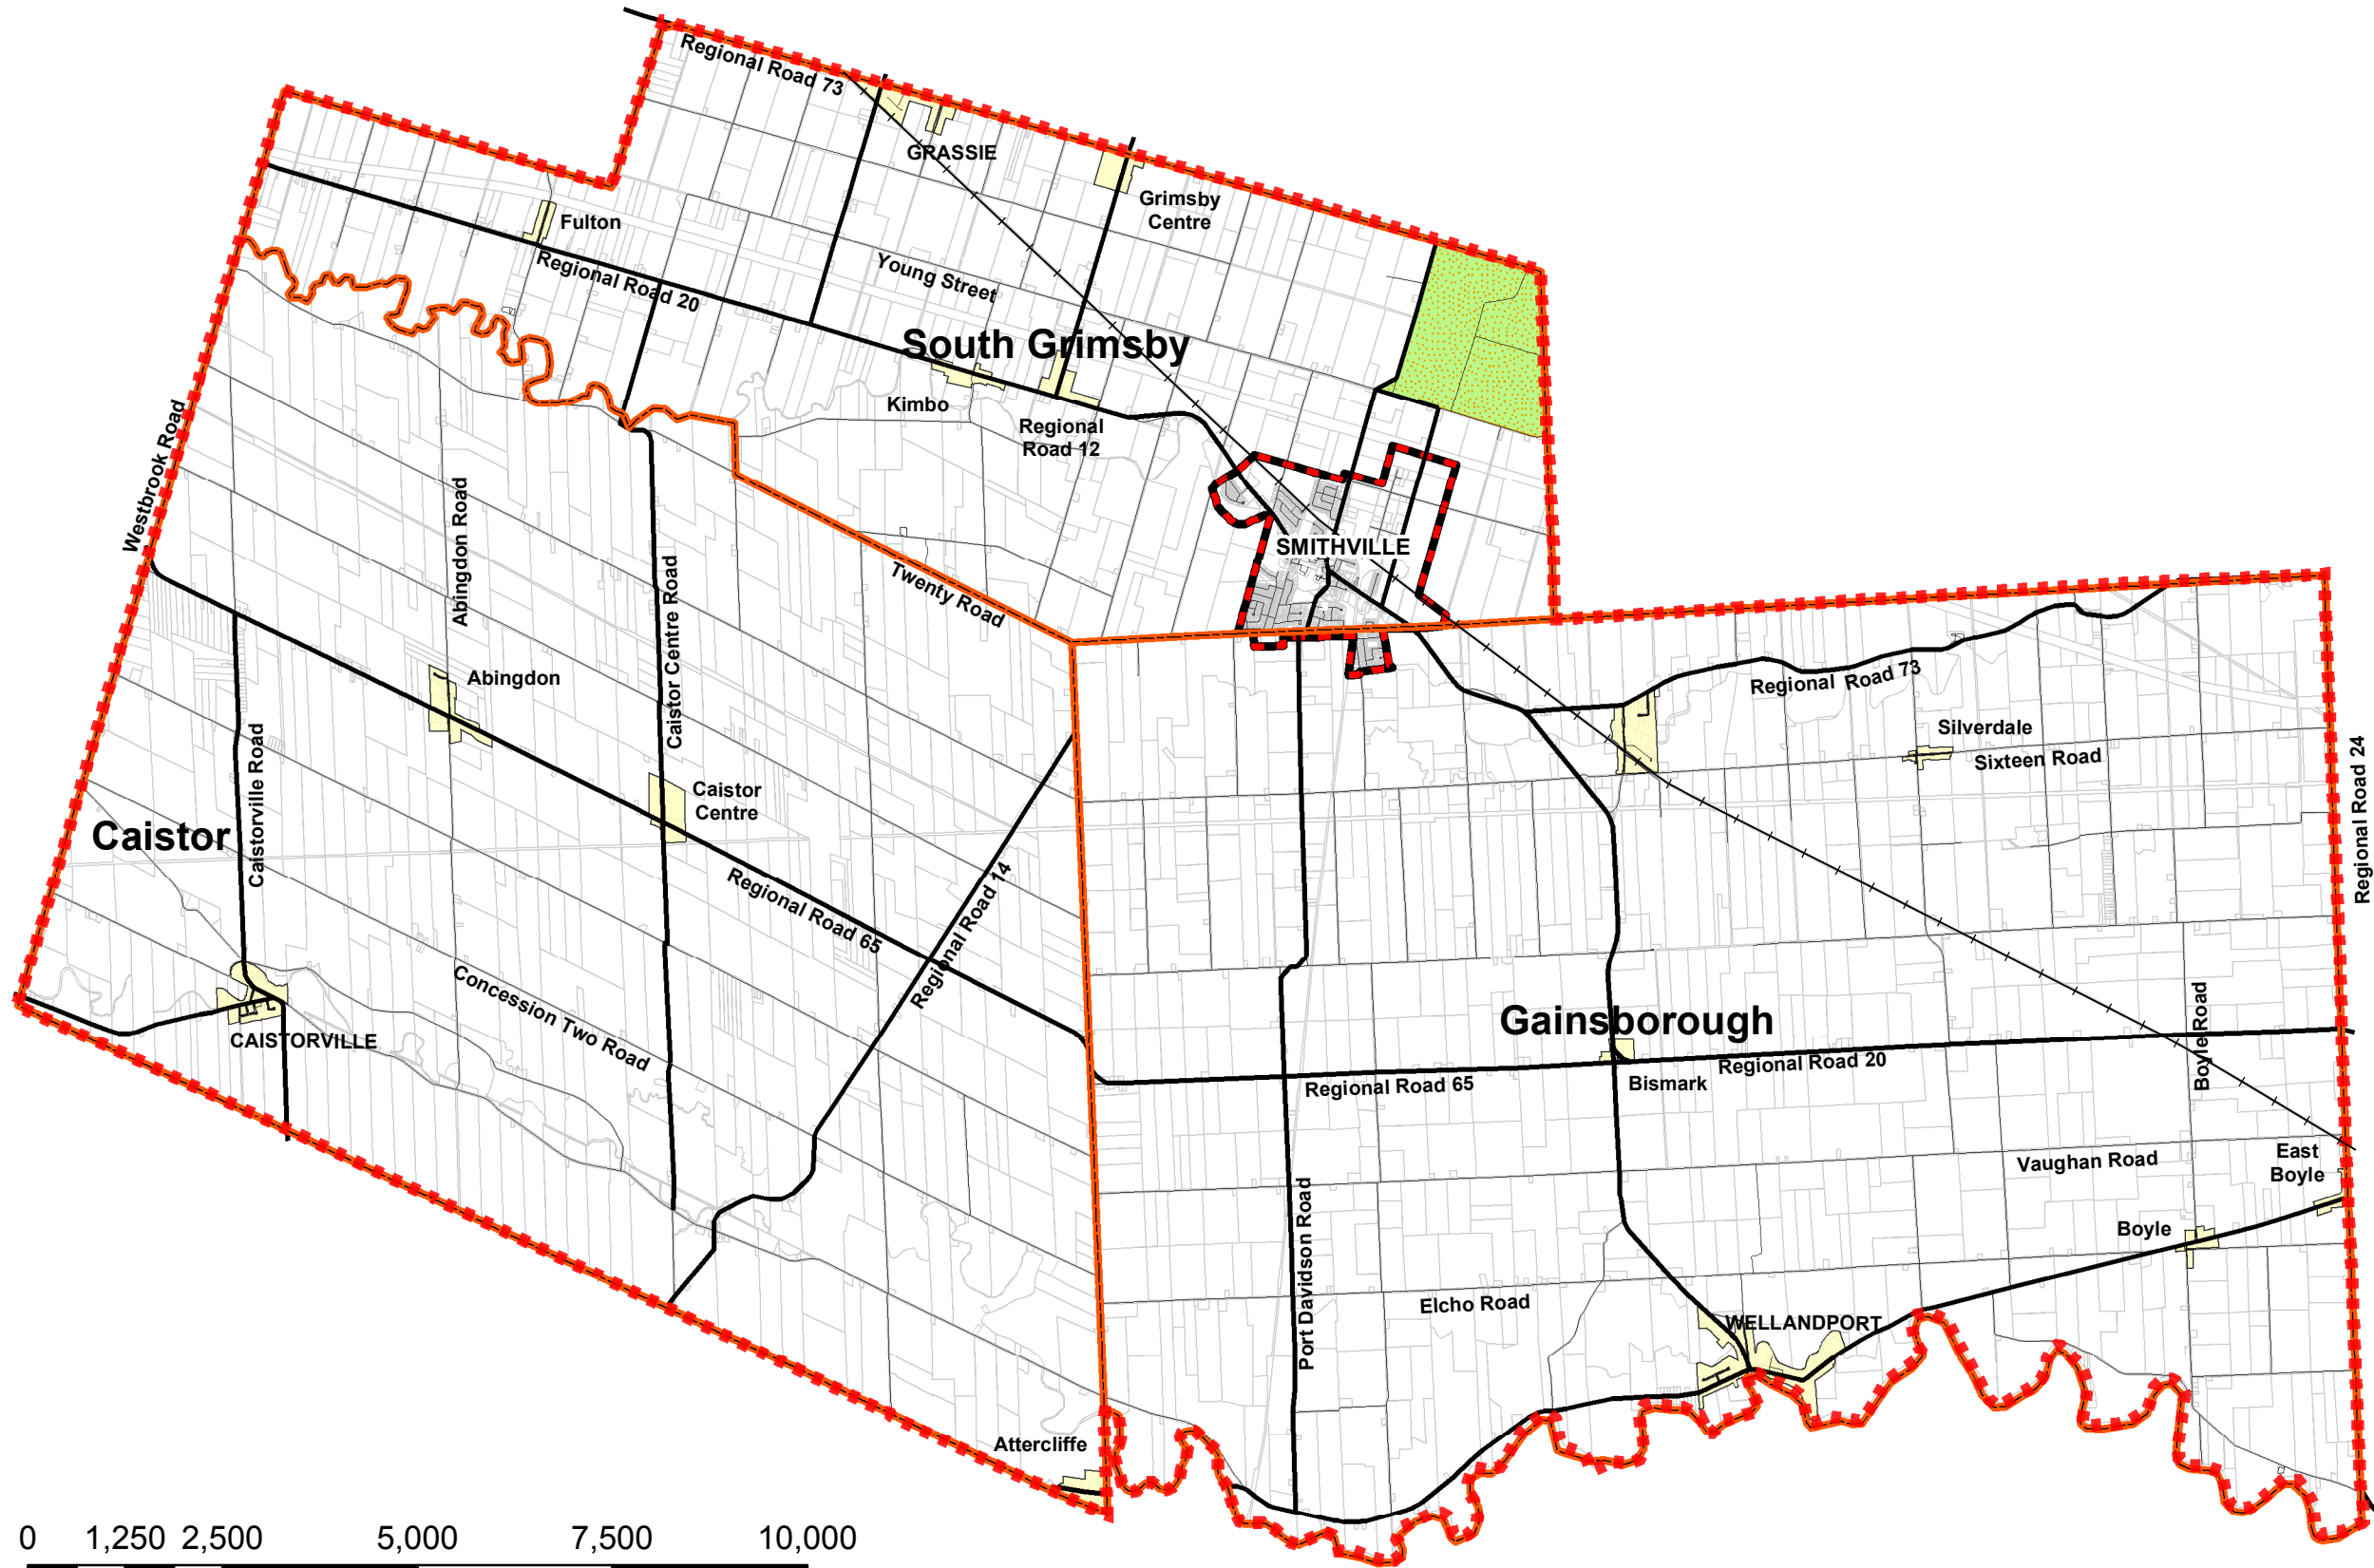

TOWNSHIP OF WEST LINCOLN OFFICIAL PLAN

SCHEDULE 'A' MUNICIPAL STRUCTURE

Legend

-  Smithville Urban Boundary
-  Hamlet Settlement Area
-  Greenbelt Lands
-  Former Township Boundaries
-  Municipal Boundary

PLANNING DEPARTMENT

Note:
This Schedule forms part of the Township's Official Plan and must be read in conjunction with the text.
Detail on some features may be lost at this scale.

Date: March 2014